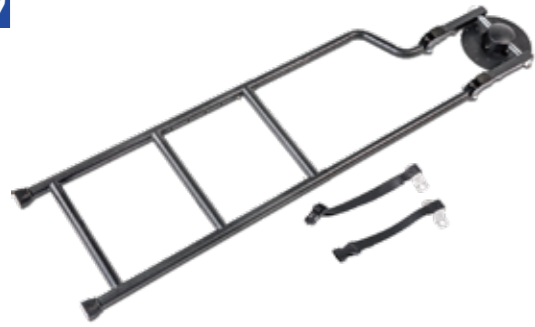

TRUCK RACK ACCESSORIES

I19