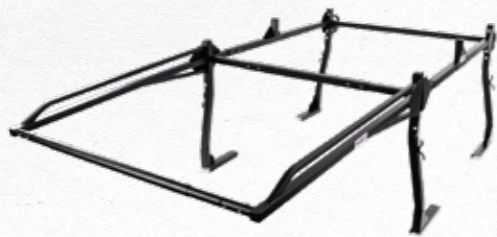

# WHOLE RACK SYSTEM

**C1** MODEL NO: X39-LC / X39-SC  
(ASIN: B01AOG8V2I / B01AOGSCSQ)

**MODEL NO: X39-SC BOX2 / X39-LC BOX2**

We offer Two different upgrade packages for different customers' needs:  
1. X39-SC-Box2 side bars with 30" over-cab extension.  
2. X39-LC-Box2 side bars with 55" over-cab extension.

**MODEL NO: X39-BOX1( RX35 )**

800 lbs Capacity Extendable Pick-Up Truck Rack.

**C2**

**MODEL NO: X219-SC / X219-LC**

Heavy Duty Truck Ladder Rack With Side-Bar and Cab. Extension

**MATERIAL** Steel  
**COLOR** Black / White  
**AMAZON ASIN** B074T5YWDT / B074T5XT9B

We offer Two different lengths of Cab. Extensions for different customers' needs:  
1. X219-SC: Side bars with 30" over-cab extension.  
2. X219-LC: Side bars with 55" over-cab extension.