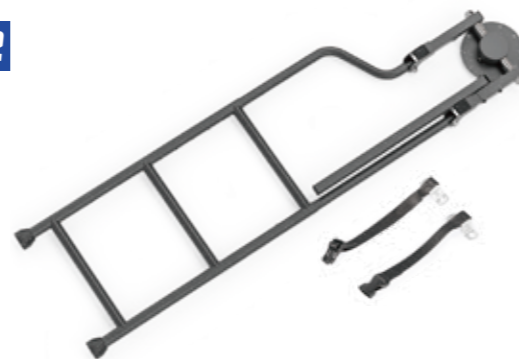

MODEL NO: PTL-03

Retractable & Foldable Pickup Truck Tailgate Ladder with Telescopic Handrail, Wide Pedals for Work Flatbed Trucks

MATERIAL	Steel
COLOR	Black
WEIGHT LIMIT	660Lbs
LADDER SIZE	12 1/2" L * 31 3/4" W * 14 3/4" H
AMAZON ASIN	BOBCHT2N9

I22

MODEL NO: PTL-04

Omni-Directional Foldable Tailgate Ladder with Handrail for Pickup Truck

MATERIAL	Steel
COLOR	Black
WEIGHT LIMIT	300Lbs
LADDER SIZE	Min37 3/4" ~ Max45 3/4" L * 14" W
AMAZON ASIN	B09Y1NMQQK