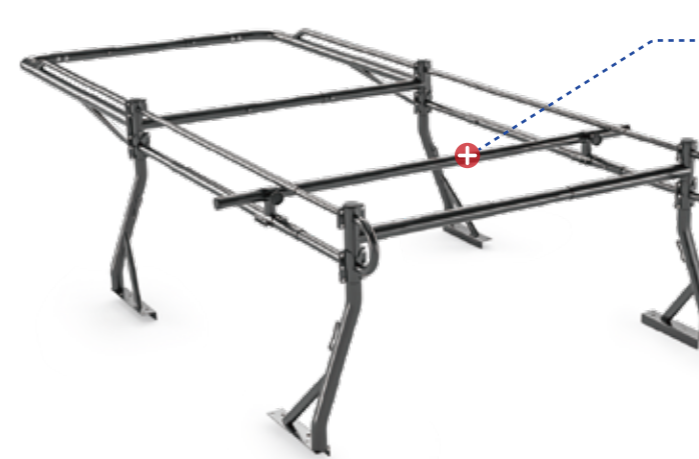

TRUCK RACK ACCESSORIES

I9