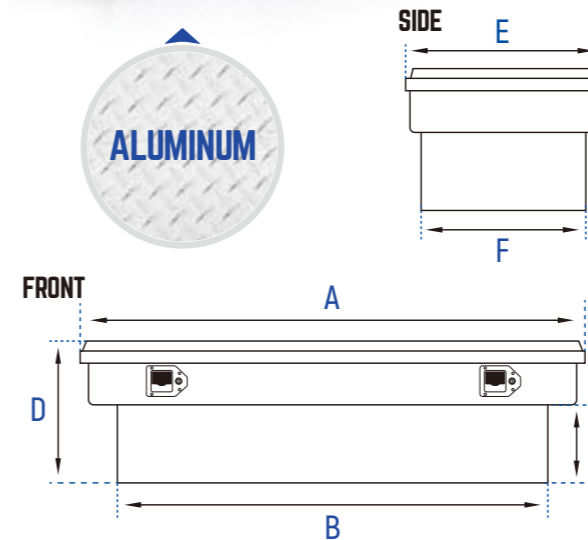

TRUCK TOOL BOX

E1

APS CROSSOVER TOOLBOX SERIES

AMAZON ASIN B07VYXHGQC / B07VVP8HL7 / B07VWV5GD1 / B07W1ZL4HL

We offer Four different dimensions of Crossover Tool Box for different customers' needs:

CTB-632113 Compatible with All Chevy Colorado, All Dodge Dakota, All Ford Ranger, All GMC Canyon, All Toyota Tacoma, All Nissan Frontier;

CTB-712117 Compatible with All Chevy Silverado, Dodge Ram 8' Bed, All Ford F150/250/350, All GMC Sierra, All Toyota Tundra, All Nissan Titan;

CTB-712120 Compatible with Chevy Silverado 6' & 8' Bed, Dodge Ram 8' Bed, Ford F150/250/350 8' Bed, GMC Sierra 6' & 8' Bed, Toyota Tundra 8' Bed, Nissan Titan 8' Bed;

CTB-713017 Compatible with Chevy Silverado 6' & 8' Bed, Dodge Ram 8' Bed, All Ford F150/250/350, GMC 6' & 8' Bed, All Toyota Tundra, All Nissan Titan;

DIMENSIONS

MODEL NUMBER	A	B	C	D	E	F
CTB-632113	63 2/4"	52 2/4"	8"	13 7/8"	21"	20 1/8"
CTB-712117	71"	60"	12"	17 2/4"	21"	20 1/8"
CTB-712120	71"	60"	15"	20"	21"	20 1/8"
CTB-713017	71"	60"	12"	17 2/4"	30"	20 1/8"

TRUCK UTILITY

TRUCK UTILITY